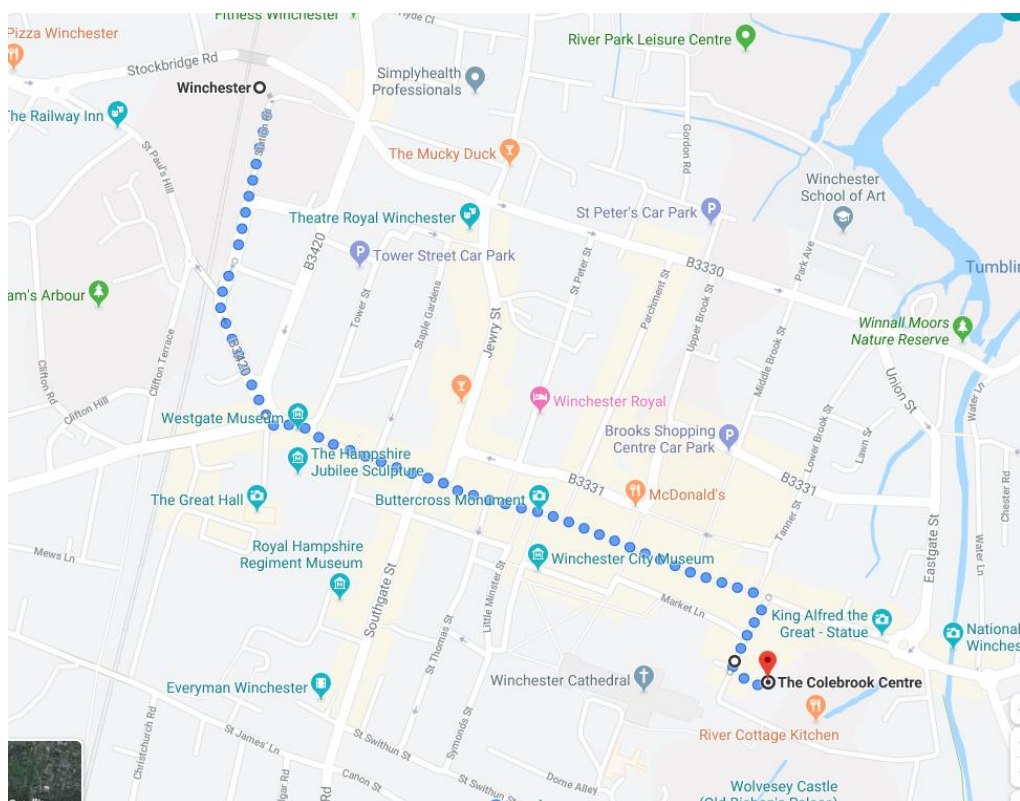

Time: 10am-12pm and 2pm-4pm (identical sessions)

Directions by car: The Colebrook Centre is easily accessible from the M3. From both south bound and north bound direction, at junction 9, take the A272 exit to Winchester. At the roundabout, take the 2nd exit and stay on Easton Ln. Continue onto Wales Street, the road turns right and becomes Durngate Place. Continue onto North Walls, this turns left and becomes Union Street. At the roundabout take the 2nd exit onto The Broadway, this turns left and becomes Colebrook Street, turn left into the car park of the Colebrook Centre.

Accessibility: The venue is fully accessible, however please make the HCPC aware of any special requirements prior to the event.

Parking: There is a car park adjacent to the centre, but this is expensive and not guaranteed, please click [here](#) for the fees. The park & ride bus stop is a 5 minute walk away by King Alfred's Statue next to the centre. The closest park & ride car parks are Barfield and St Catherine's. The park & ride is £3 cash or £3.30 RingGo per car all day. Buses run every 10 minutes and it's a 15-minute bus ride to get here.

Directions by rail: If arriving from Winchester train station, walk down Station Road onto Newburgh Street. At the roundabout take the 3rd exit onto the High Street, until you reach Colebrook Street. The Colebrook Centre will be on your left.

(Please see map below).