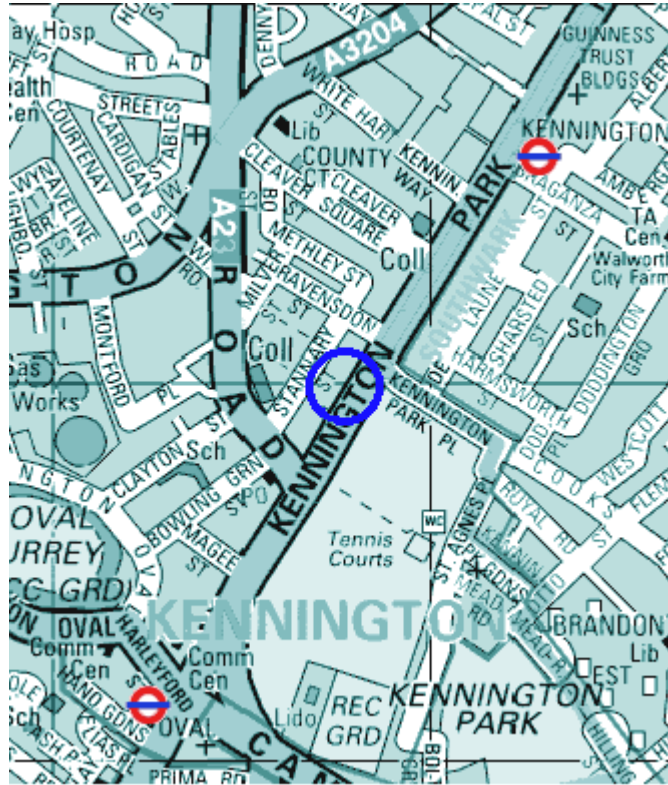

HPC, Park House, 184 Kennington Park Road, London, SE11 4BU

London Underground

HPC is a 5 minute walk from both Kennington & Oval Underground stations on the Northern Line.

Trains

The nearest train station is Vauxhall