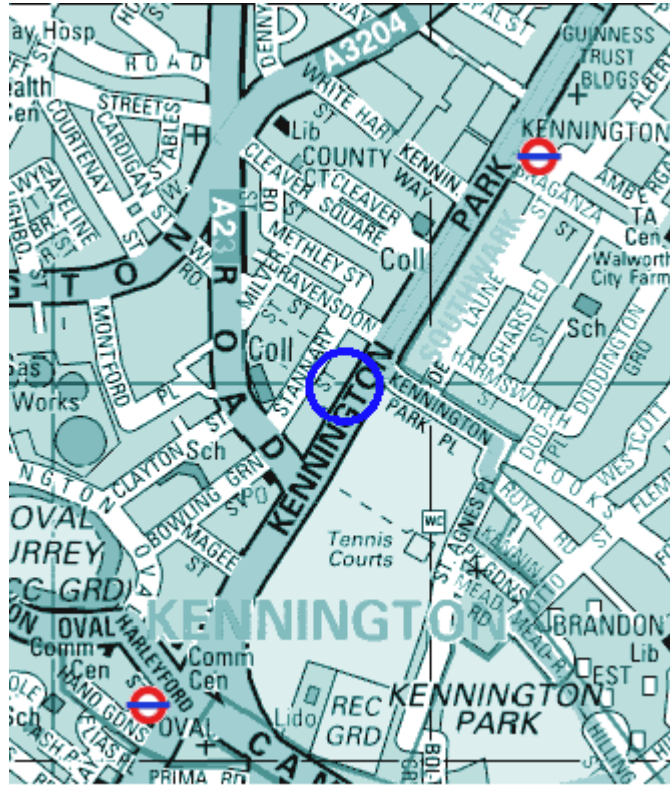

HPC, Park House, 184 Kennington Park Road, London, SE11 4BU

London Underground

HPC is a 5 minute walk from both Kennington & Oval Underground stations on the Northern Line.

Trains

The nearest train station is Vauxhall